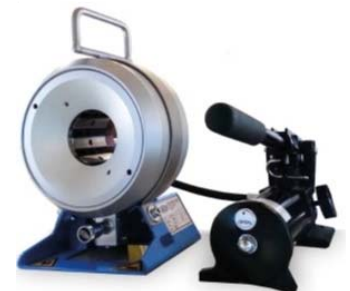

KC ProSupply

The one-stop shop for gas equipment

Danmark: Tel. +45 8644 8734
Portugal: Tel. +351 220 938 700
United Kingdom: Tel. +44 1792 224 000

No. 07 - May 2017

The practical pipe choice

Gone are the days of having to check the corrosion levels and x-raying the welding on your underground steel pipes. Thermoflex LPG pipes eliminate all these drudgeries and pack an array of advantages to boot. And yes, they are available at your nearest KC ProSupply centre.

[Check our website for details »](#)

Did you know?

All products in KC ProSupply's selection are also compatible with Bio LPG.

Uniflex Crimping Machine

Uniflex's S2 crimping machine is the ideal machine for on-site repair of hydraulic hoses and is suitable for the crimping of the couplings of Thermoflex LPG pipes.